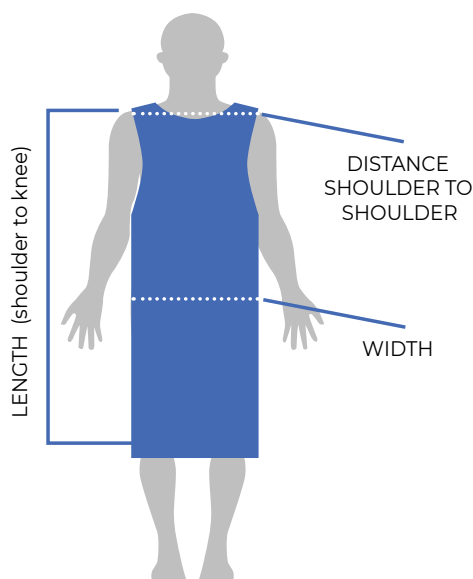

Sizing Chart for Front Lead Aprons

The following sizing chart caters for our most popular (standard) sizes. If you need help selecting the right size, please refer to the measuring guidelines below the sizing table.

If your individual measurements do not fit the standard sizing charts below, please feel free to send them to info@amraygroup.com and we will assist you in choosing the most suitable size for your radiation protection apron.

Front Lead Aprons (in cm)					
Size	XS	S	M	L	XL
Shoulder width	36	36	42	42	50
Front width	50	55	60	75	75
Standard length	100	100	100	100	100

Shoulder width 36, 42 and 50 available on request. Other lengths available: 90, 110, 120. Other sizes available on request.

My Individual Measurements	
Distance shoulder to shoulder	cm
Length from (highest point of) shoulders to below knee	cm
Width at hip	cm